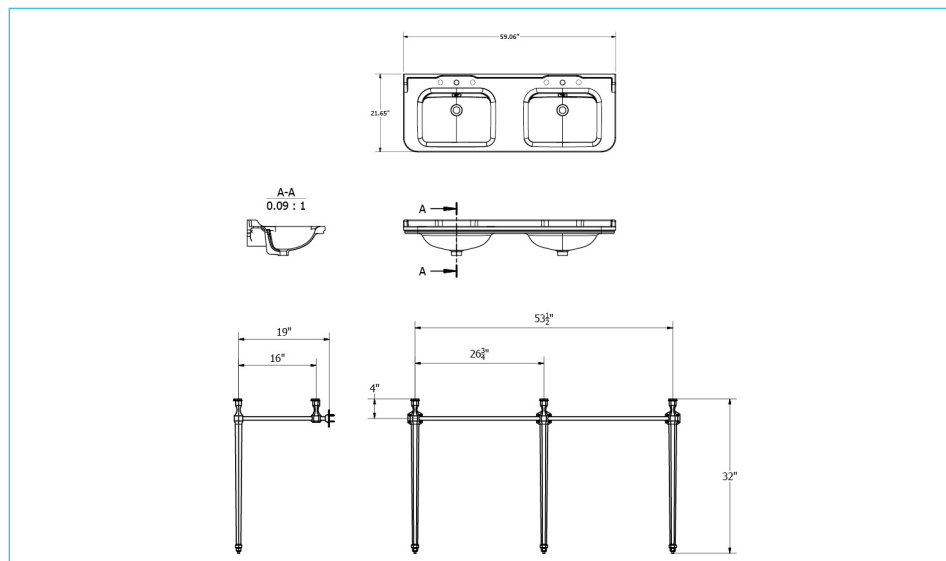

CERTIFICATIONS

- Meets or exceeds ASME A112.19.2/CSA B45.1
- Certifications: IAPMO(cUPC), State of Massachusetts, and others
- Code compliance: UPC, cUPC