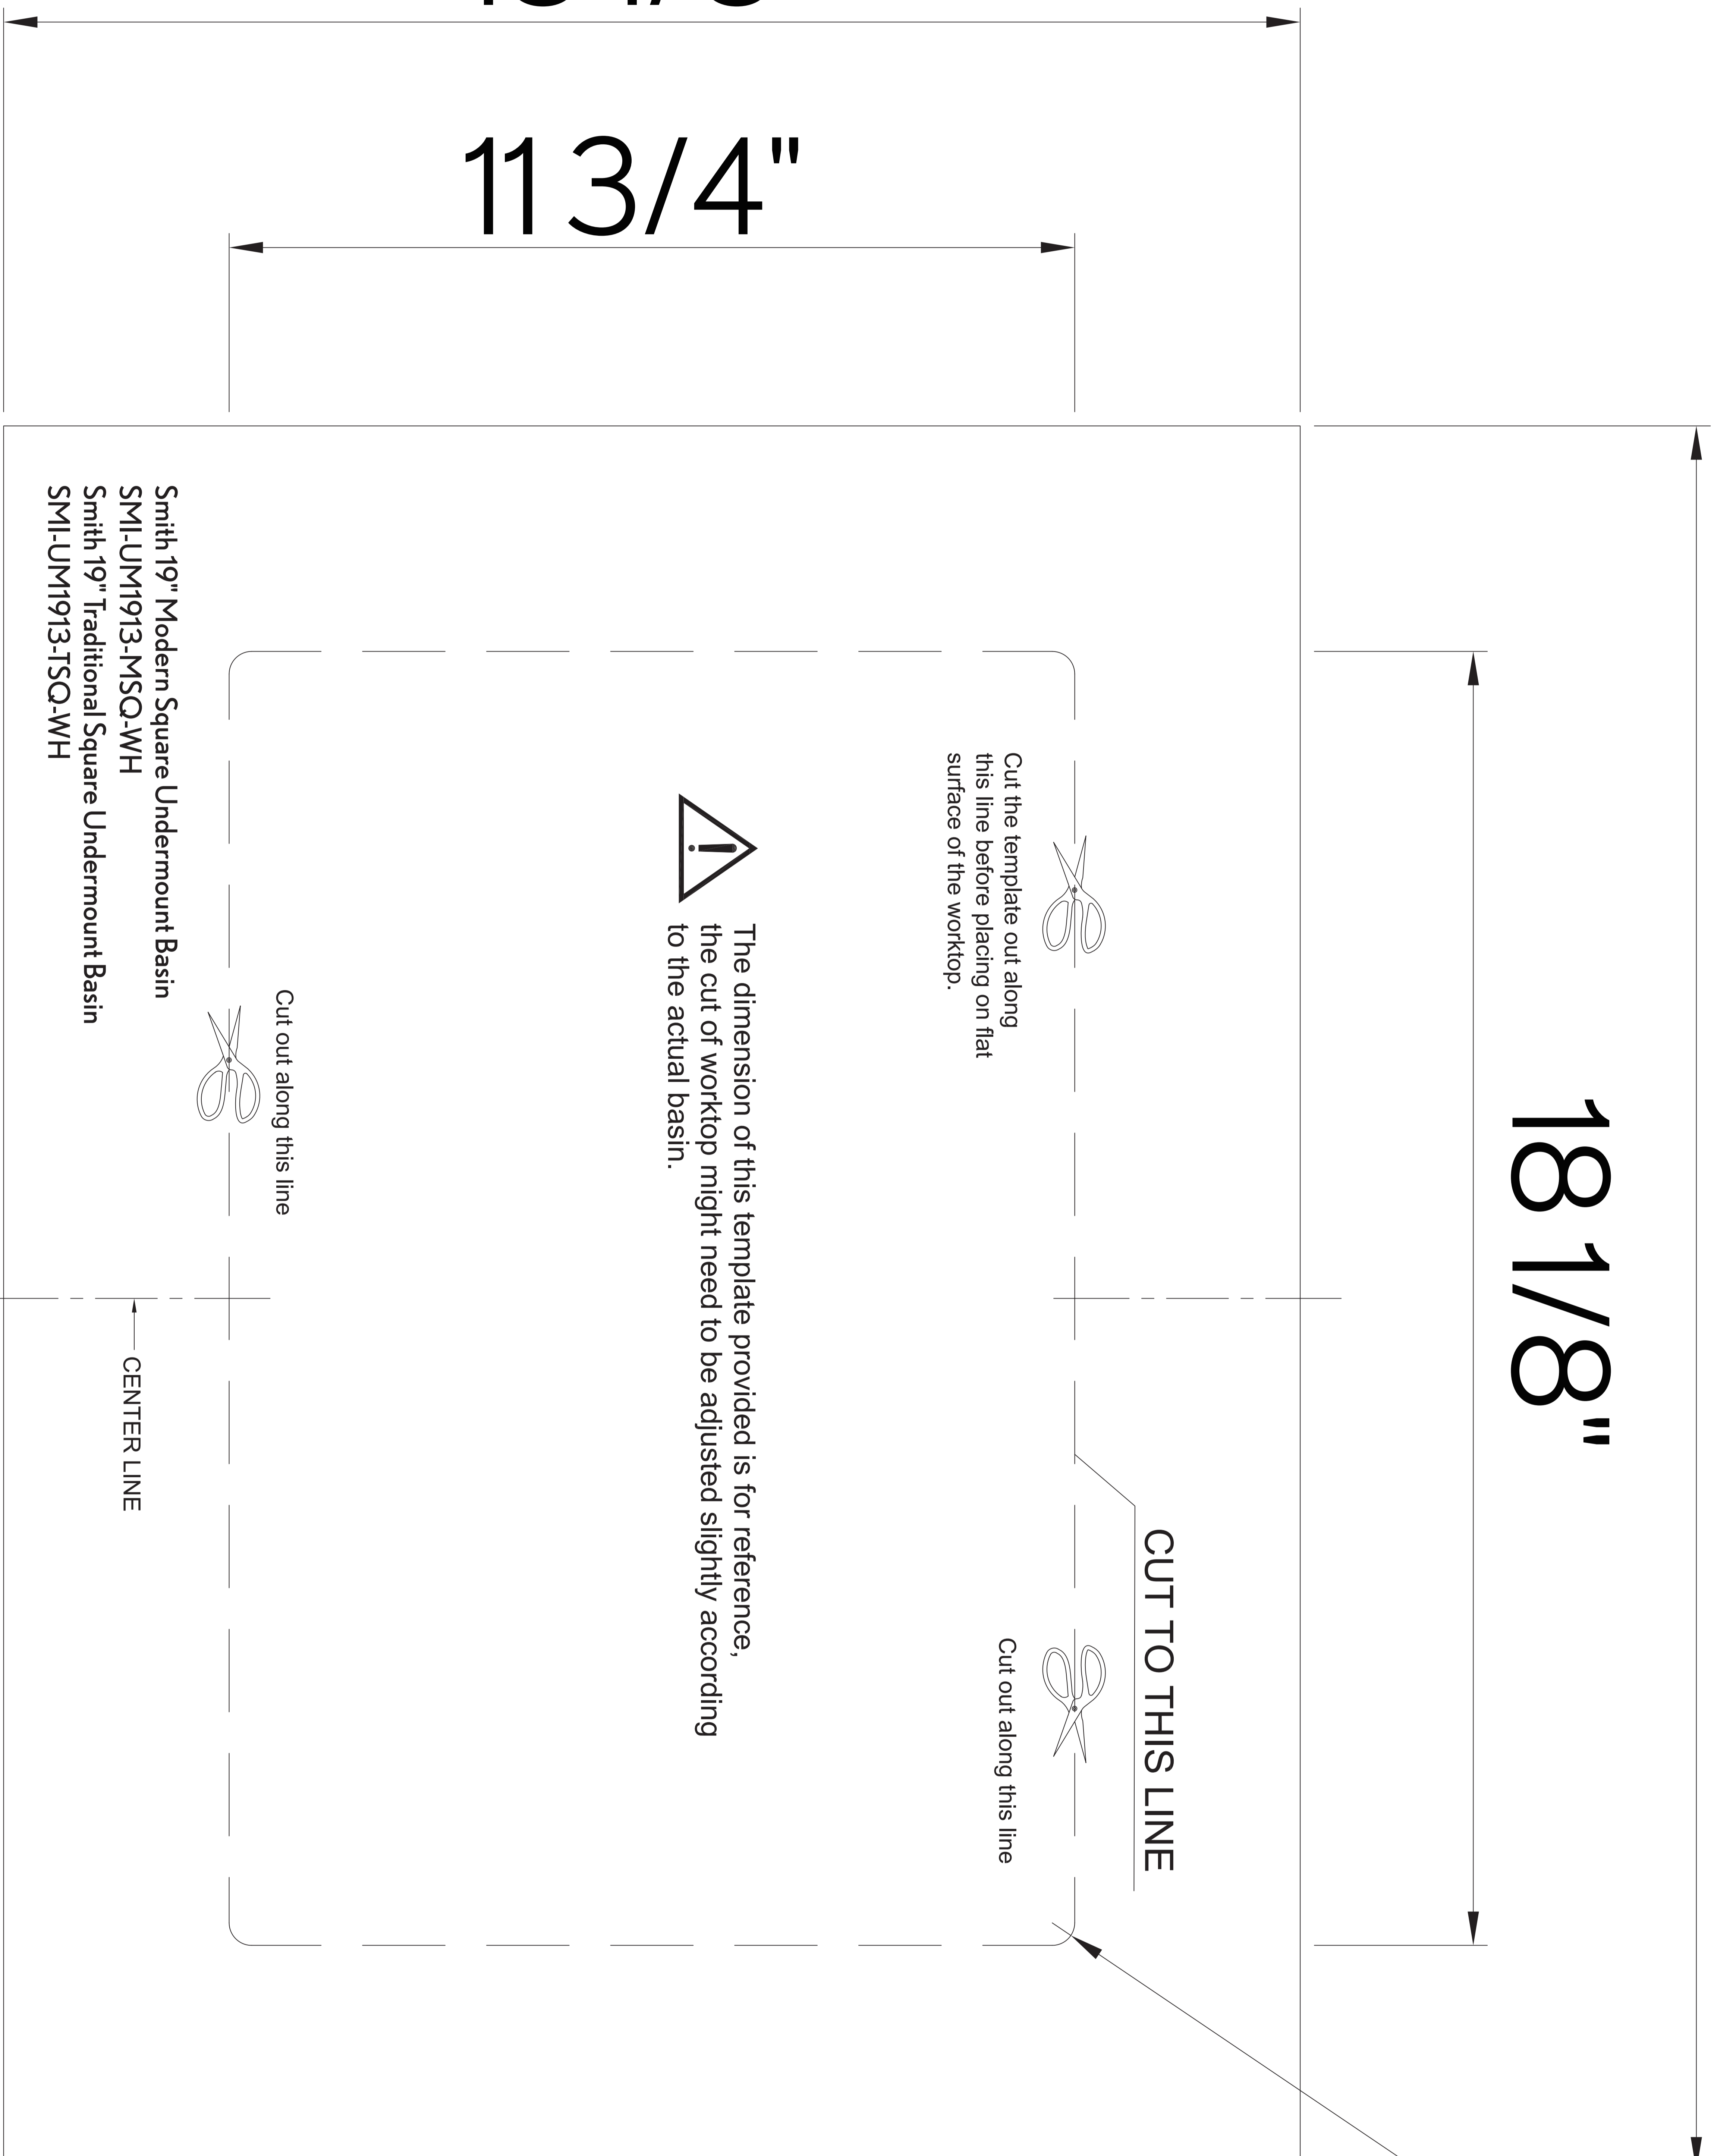

24 3/8"

18 1/8"

R3/8"

18 1/8"

11 3/4"

Smith 19" Modern Square Undermount Basin  
SML-UM1913-MSQ-WH  
Smith 19" Traditional Square Undermount Basin  
SML-UM1913-ISO-WH

CENTER LINE