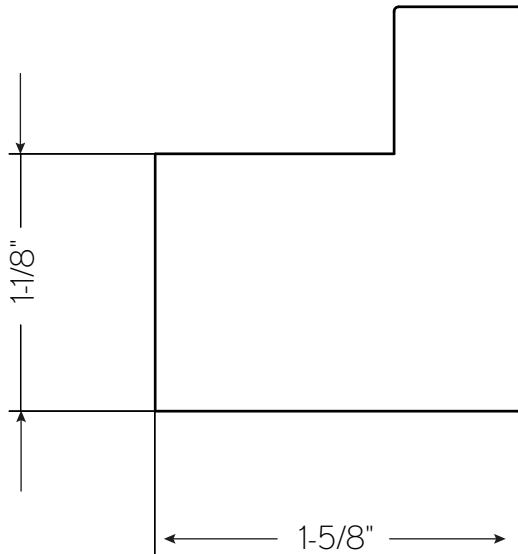

MPRO Robe Hook

US-PRO022

FEATURES

- Projection: 1-5/8"
- Warranty: Limited lifetime
- Commercial Warranty: 1 year
- Type: Hook

AVAILABLE FINISHES

-  **PC** Polished Chrome
-  **BB** Brushed Brass
-  **MB** Matte Black
-  **SN** Satin Nickel

SIDE VIEW

FRONT VIEW