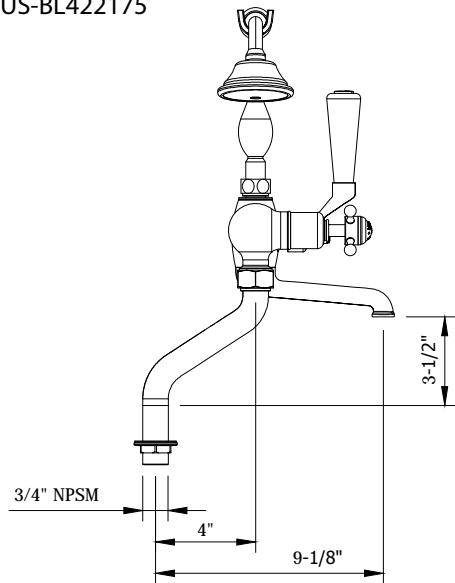

Belgravia Exposed Deck-mount Tub Faucet with Handshower

US-BL422

US-BL422175

crosswater^x
LONDON