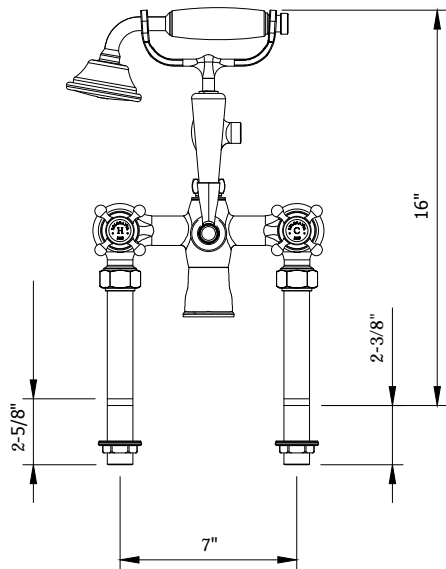

Belgravia Exposed Deck-mount Tub Faucet with Handshower

US-BL422

US-BL422175

crosswater^x
LONDON