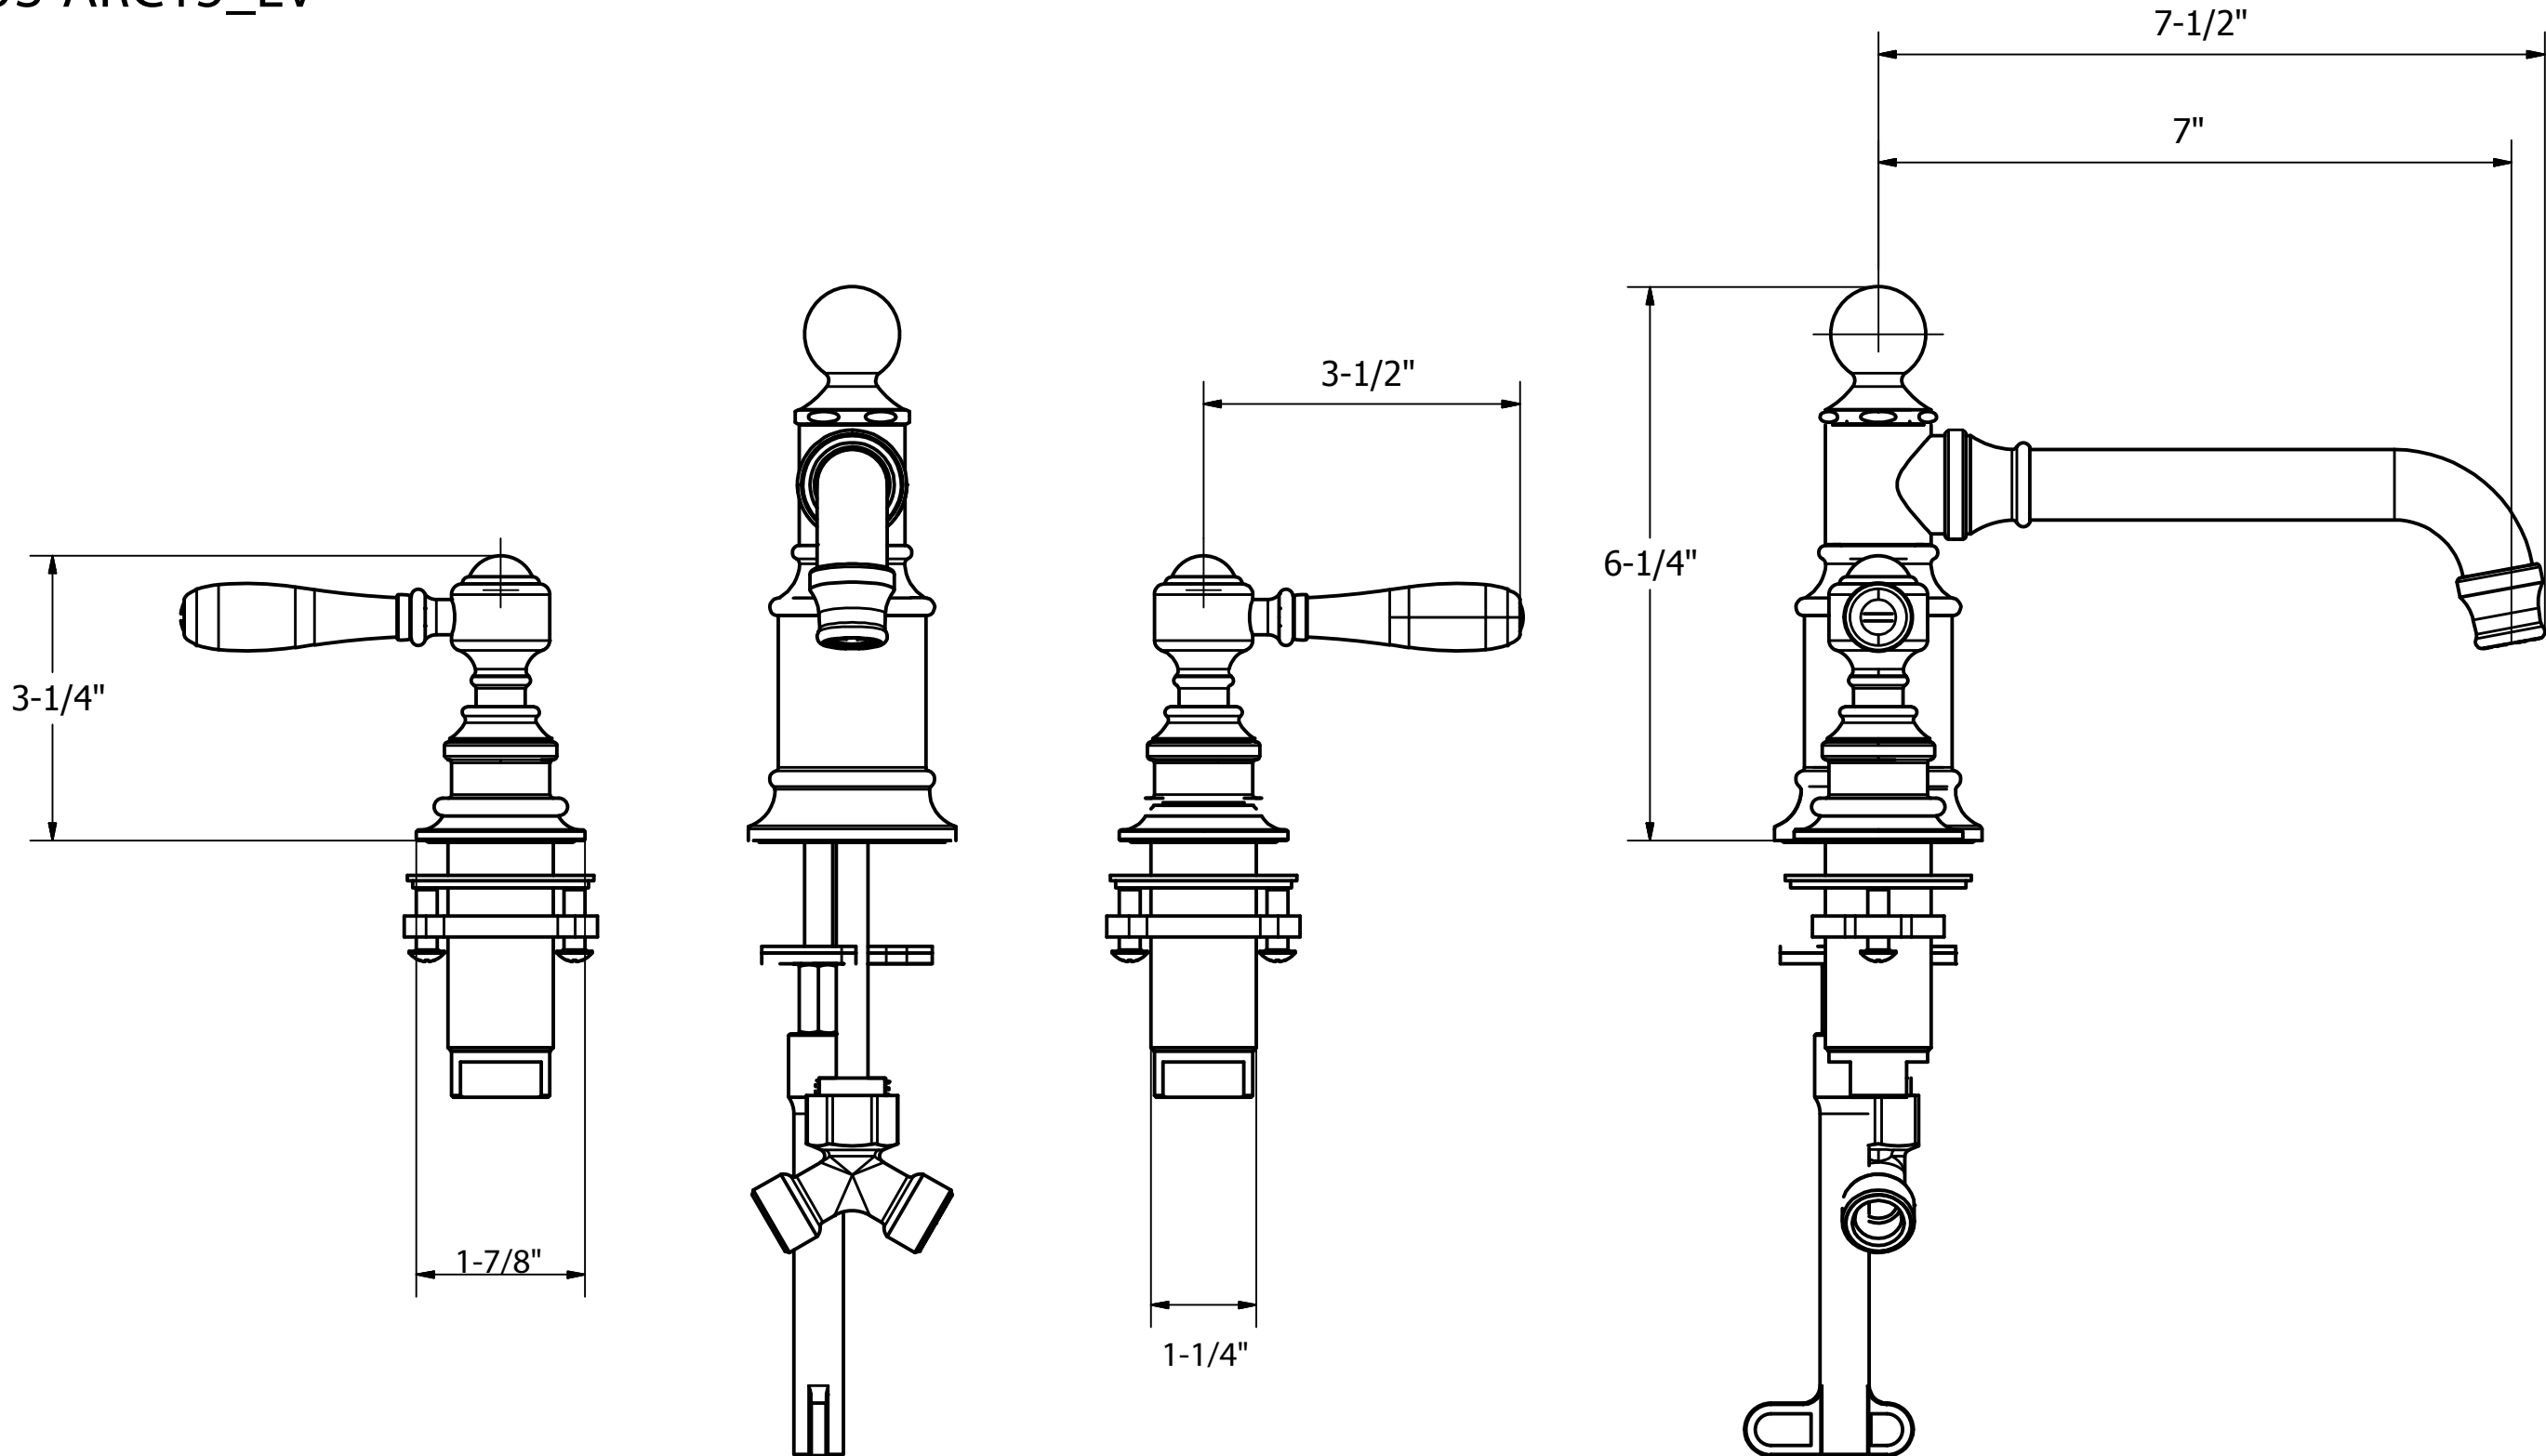

Arcade Widespread Basin Faucet  
US-ARC15\_LV

1-1/4" maximum deck thickness