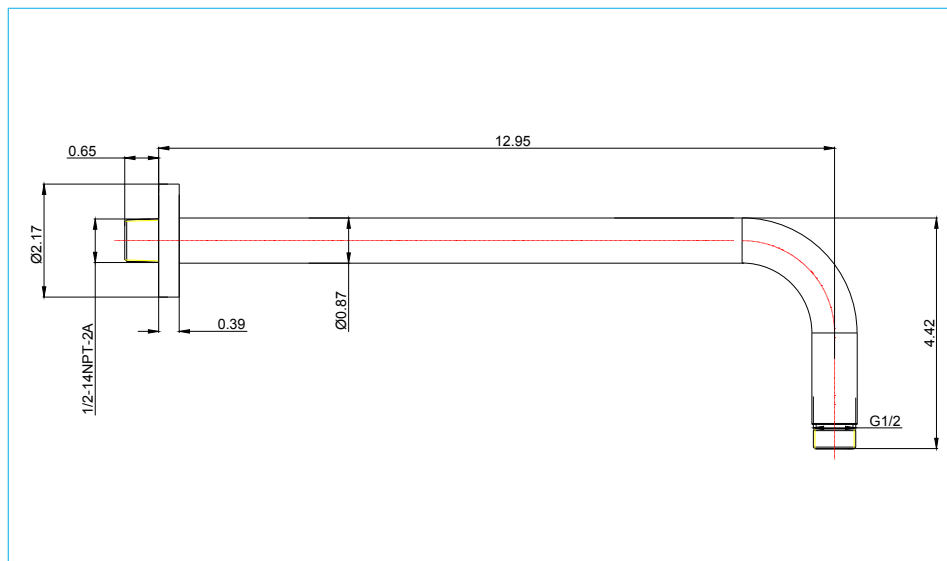

## 12" Wall-mount Shower Arm and Flange

US-FH684

### FEATURES

- Wall mounted
- Round flange
- Projection: 12-61/64"
- Available finishes:
  - US-FH684C - Polished chrome
  - US-FH684N - Polished nickel
  - US-FH684V - Stainless

### SPECIFICATION

- Length: 12-61/64"
- Height: 4-13/32"
- Flange size: 2-3/16"
- Inlet connection size: 1/2" male NPT
- Material: Brass
- Warranty: Limited lifetime  
Commercial: 1 year

For further information contact Crosswater London, 393 Fortune Blvd., Milford, MA 01757  
Toll free number: 844-XWATER-1 (844-992-8371) tel: 508-381-0433 fax: 508-381-6068  
[www.crosswater-bathrooms.com](http://www.crosswater-bathrooms.com) | [technical@crosswater-bathrooms.com](mailto:technical@crosswater-bathrooms.com)